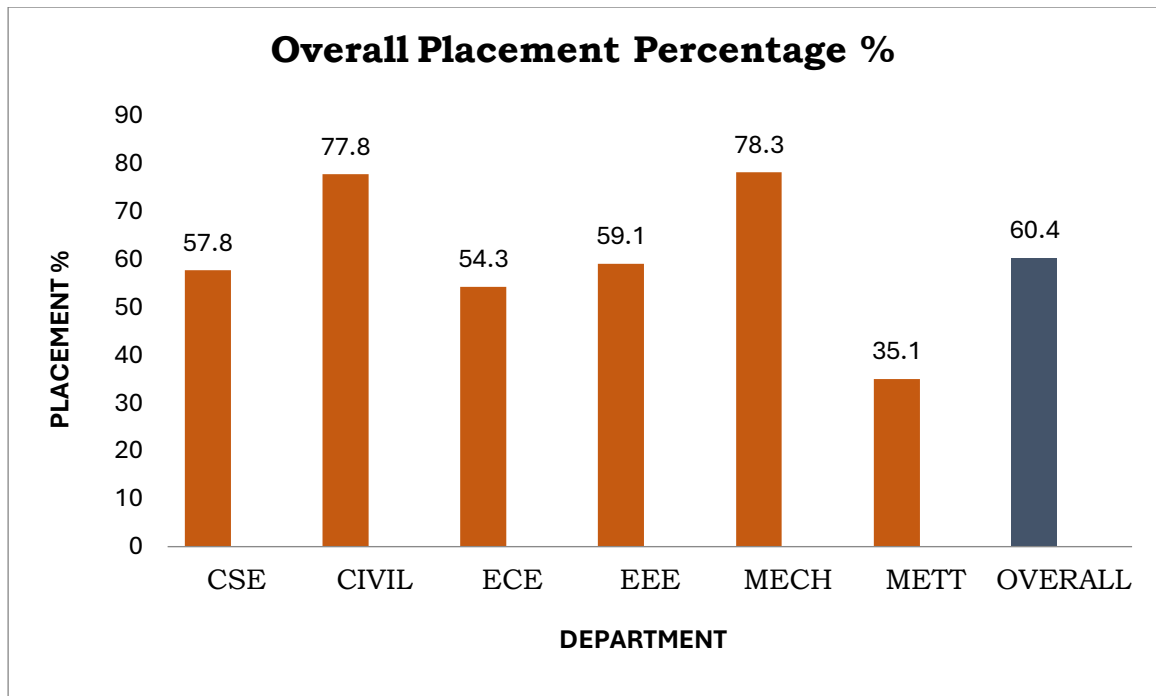

Government College of Engineering, Salem
(An Autonomous Institution Affiliated to Anna University, Chennai)

Placement Statistics

Batch: 2017 – 2021

| S.No | Department | No. of Students' Placement opted | No. of Students' Placed | Placement % |
|---------|------------|----------------------------------|-------------------------|-------------|
| 1 | CSE | 45 | 26 | 57.8 |
| 2 | CIVIL | 72 | 56 | 77.8 |
| 3 | ECE | 35 | 19 | 54.3 |
| 4 | EEE | 22 | 13 | 59.1 |
| 5 | MECH | 23 | 18 | 78.3 |
| 6 | METT | 52 | 25 | 35.1 |
| Overall | | 253 | 157 | 60.4 |