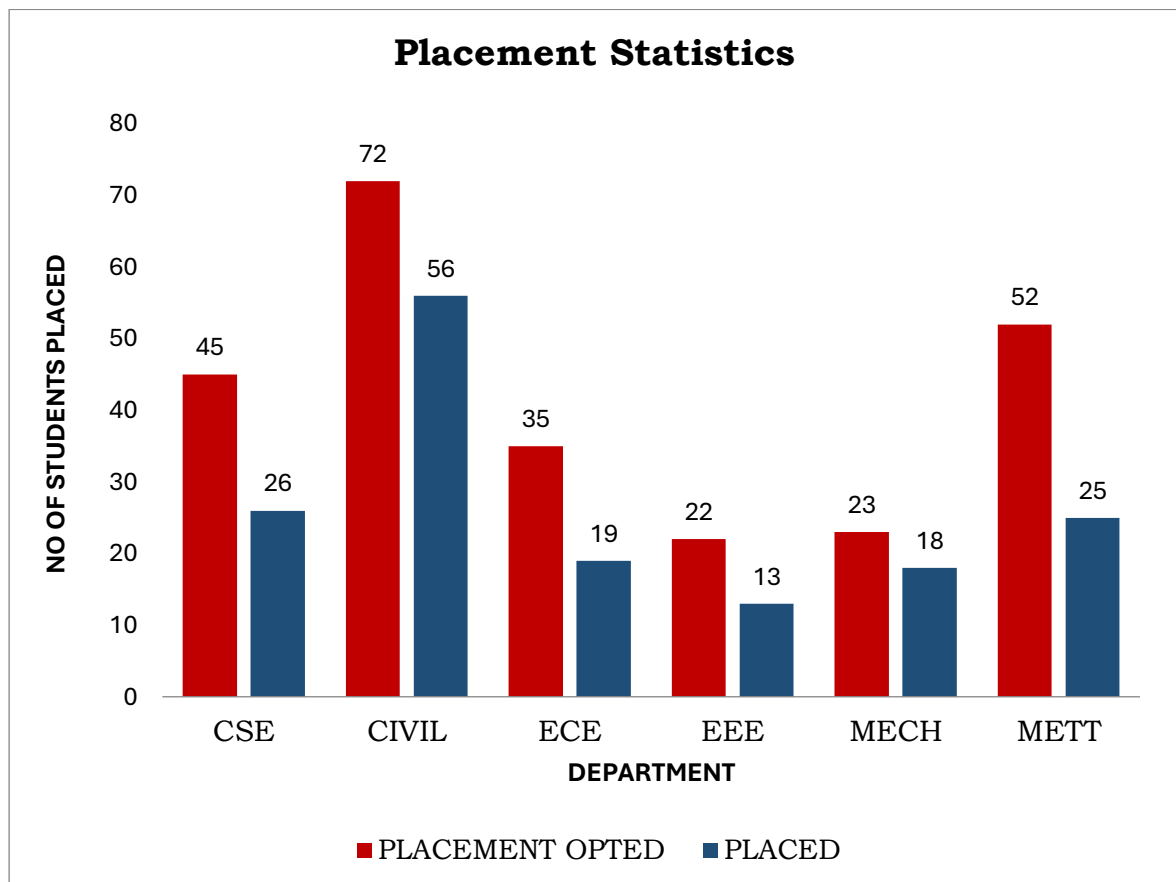

Government College of Engineering, Salem
(An Autonomous Institution Affiliated to Anna University, Chennai)

Placement Statistics

Batch: 2017 – 2021

| S.No | Department | No. of Students' Placement opted | No. of Students' Placed | Placement % |
|---------|------------|----------------------------------|-------------------------|-------------|
| 1 | CSE | 45 | 26 | 57.8 |
| 2 | CIVIL | 72 | 56 | 77.8 |
| 3 | ECE | 35 | 19 | 54.3 |
| 4 | EEE | 22 | 13 | 59.1 |
| 5 | MECH | 23 | 18 | 78.3 |
| 6 | METT | 52 | 25 | 35.1 |
| Overall | | 253 | 157 | 60.4 |